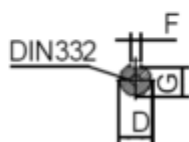

Data Sheet

Article number: 250301100635

Description: Kleedrive T3C 160L-6 11.0KW 900 rpm
3x400/690V 50HZ IP55 B14 Eff=90,3%

Measures

AA = 316	K = Ø15	TBW = 162
AC = Ø313	L = 650	
AD = 404	M = 215	
D = Ø42	N = 180	
E = 110	P = 250	
F = 12	S = 5	
G = 37	TBH = 187	
HD = 244	TBS = 91	