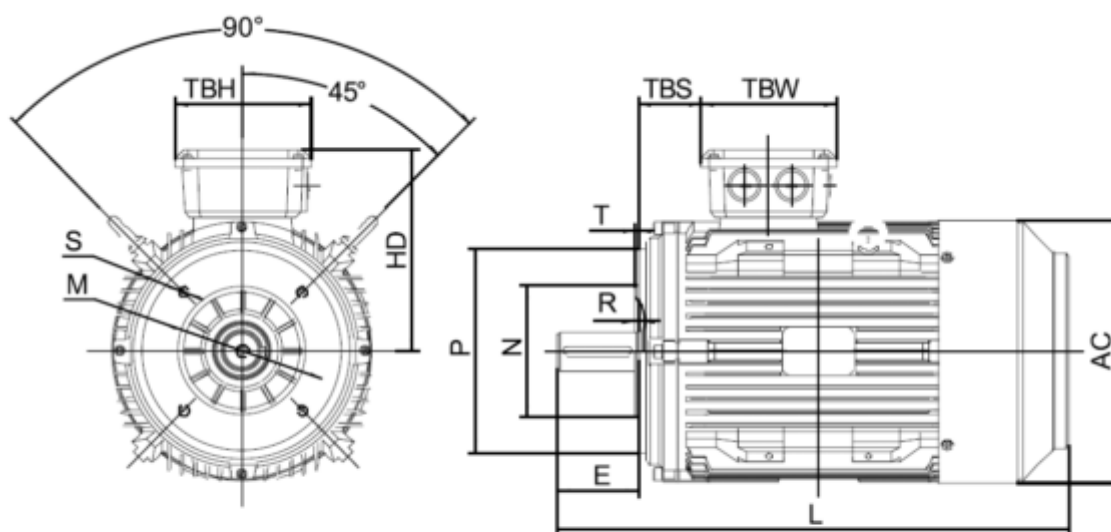

Data Sheet

Article number: 250301100635

Description: Kleedrive T3C 160L-6 11.0KW 900 rpm
3x400/690V 50HZ IP55 B14 Eff=90,3%

Measures

AA = 316	K = Ø15	TBW = 162
AC = Ø313	L = 650	
AD = 404	M = 215	
D = Ø42	N = 180	
E = 110	P = 250	
F = 12	S = 5	
G = 37	TBH = 187	
HD = 244	TBS = 91	